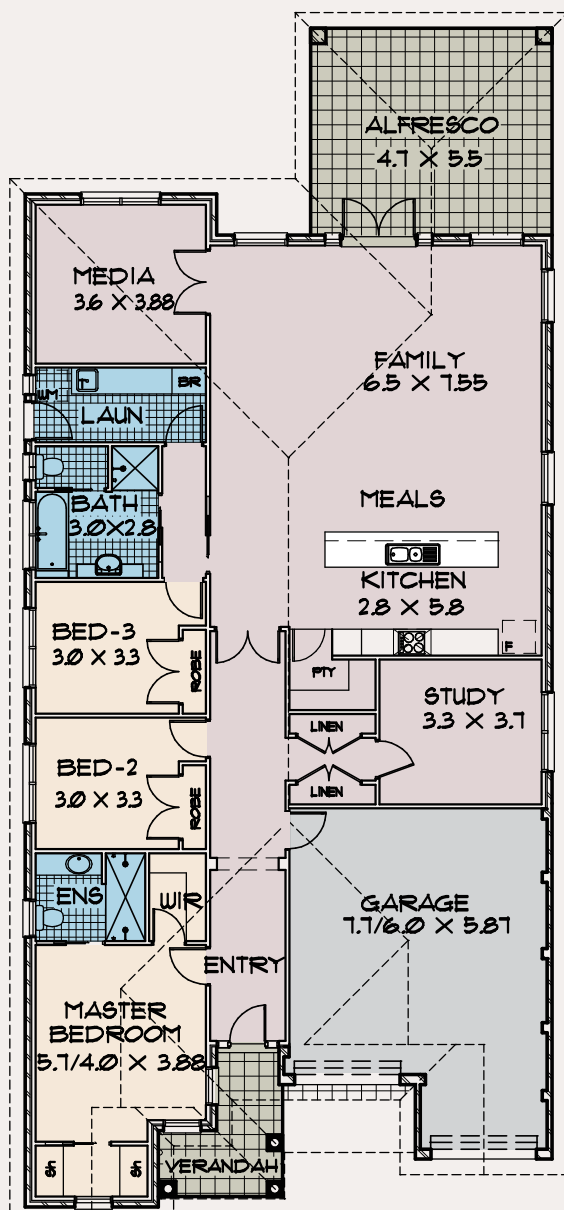

"The Palladio" is a formal Georgian residence with a unique interplay of style and space. The design is influenced by classical Georgian architecture integrating the needs and wants of today's discerning home buyer.

the palladio

Name: The Palladio

House size: 31 squares / 287.73 metres²

Block width required: 14.4 metres

For more information visit camelothomes.com.au